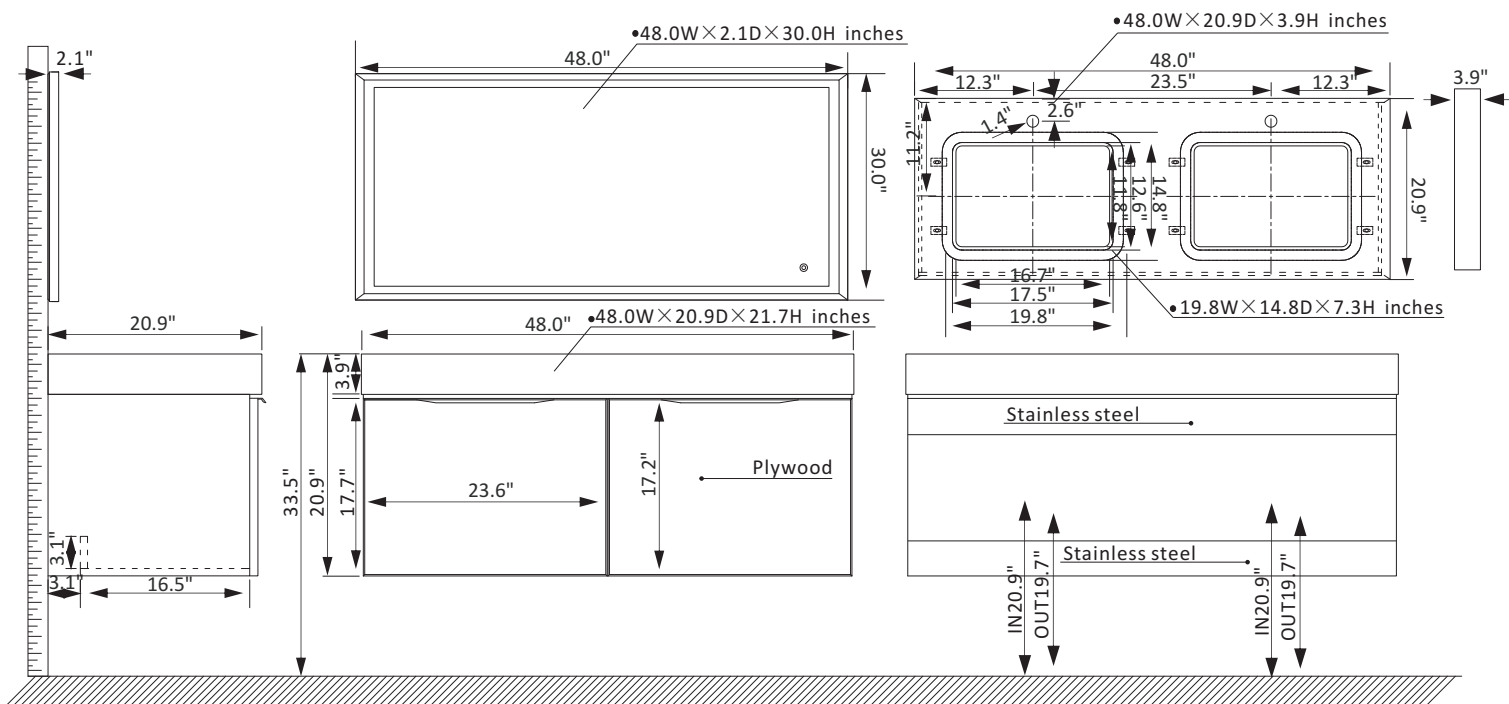

Vinnova Alicante Vanity Collection 701448M-MG-SMB

Features

- Rugged stainless-steel cabinet construction with solid wood surface.
- Available in Classic Blue or Elegant Grey finish to complement your décor.
- Snow mountain-white stone top with beautiful natural veining.
- 2 soft-close, Superior quality hardware with large capacity wall with guardrail drawers to hold towels and toiletries.
- Brushed gold-finish hardware lends a touch of style and opulence.
- White rectangular ceramic undermount sink with overflow included.
- Single, rectangular LED mirror coordinates perfectly with vanity.
- Pre-drilled and designed for easy plumbing and faucet installation.

* Does not include faucet, drain assembly, P-trap or backsplash